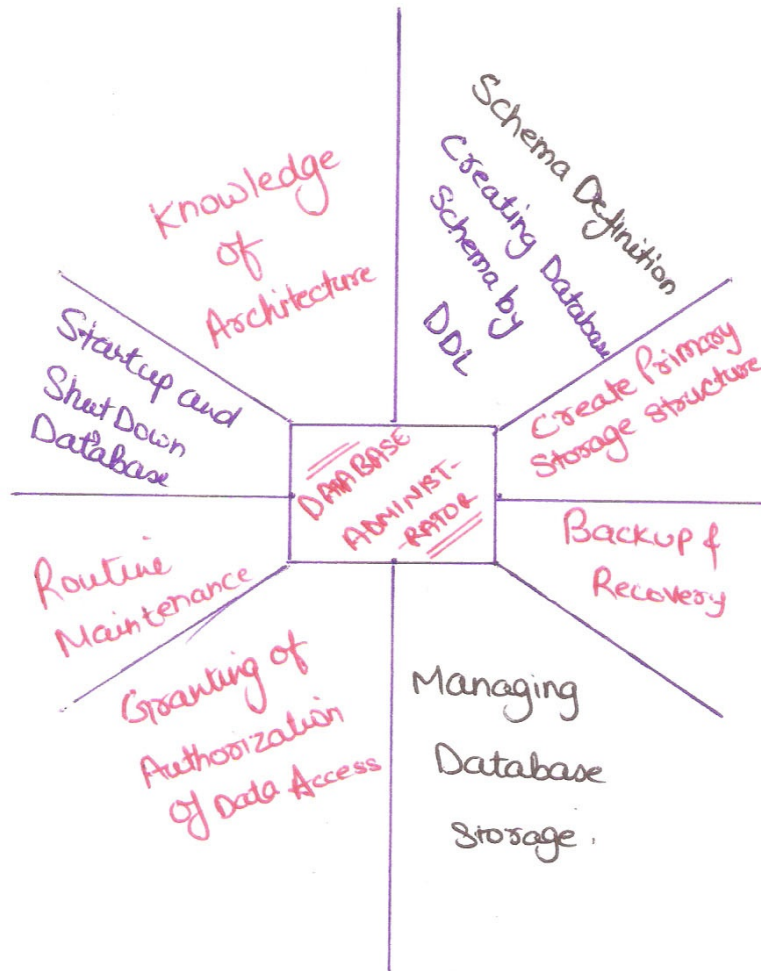

DATABASE ADMINISTRATOR

RESPONSIBILITY

Database Administrator is a person who has Central Control of both the Data and the programs that access those Data.

Responsibilities :-

Subscribe to our
YouTube Channel